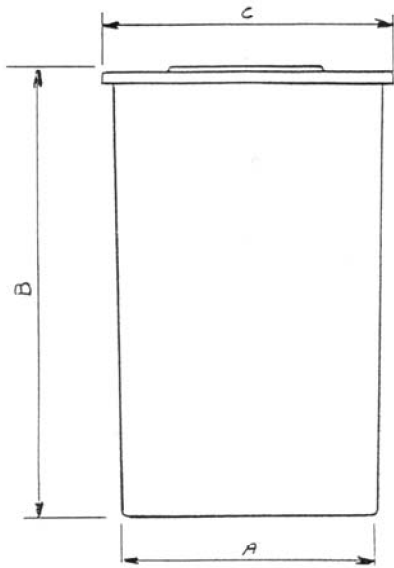

RESIDENTIAL ROUND BRINE TANKS

- brine tanks complete with cover;
- material MDPE, rotomolded;
- single or multiple packaging of 3 pcs laid one upon the other;
- colour white opaque UVA ray resistant;
- cover colours available: white, blue or black.

REF.	Capacity (liters)	Cover colour	Overall dimensions		
			A (mm)	B (mm)	C (mm)
PC023	140	White	450	825	565
PC024	140	Blue	450	825	565
PC025	140	Black	450	825	565
PC027	190	White	450	1105	565
PC028	190	Blue	450	1105	565
PC029	190	Black	450	1105	565

ACCESSORIES:

SALT GRIDS

- material HDPE;
- hole for brine well diameter 100 mm;
- salt gride holes $\varnothing = 3$ mm.

REF.	HEIGHT (mm)	DIAMETER (mm)	DIAMETER (inch)
PC031	130	457	18"
PC032	200	457	18"
PC033	270	457	18"

BRINE WELLS

- material PVC with cover;
- diameter 100 mm.

REF.	HEIGHT (mm)	FOR BRINE TANKS (liters)
PA010	690	140
PA015	970	190