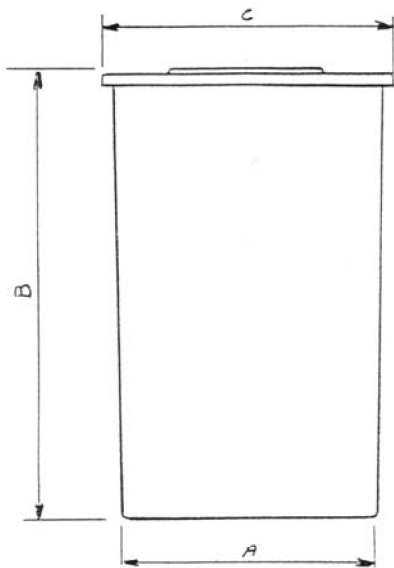

ACCESSORIES:

SALT GRID

- material HDPE;
- height 200 mm;
- hole for brine well diameter 100 mm;
- salt gride holes $\varnothing = 2$ mm.

REF.	PC006
------	-------

BRINE WELL

- material PVC with cover;
- diameter 100 mm;
- height 640 mm.

ACCESSORIES:

SALT GRIDS

- material HDPE;
- hole for brine well diameter 100 mm;
- salt gride holes $\varnothing = 3$ mm.

REF.	HEIGHT (mm)	DIAMETER (mm)	DIAMETER (inch)
PC031	130	457	18"
PC032	200	457	18"
PC033	270	457	18"

BRINE WELLS

- material PVC with cover;
- diameter 100 mm.

REF.	HEIGHT (mm)	FOR BRINE TANKS (liters)
PA010	690	140
PA015	970	190

INDUSTRIAL ROUND BRINE TANKS

- brine tanks complete with cover;
- material MDPE, rotomolded;
- single or multiple packaging of 3 pcs laid one upon the other;
- colour white opaque UVA ray resistant.

REF.	Capacity (liters)	Overall dimensions		
		A (mm)	B (mm)	C (mm)
PC040	340	600	1180	735
PC045	460	700	1180	840
PC060	670	850	1180	970
PC065	920	1000	1180	1120

ACCESSORIES:

SALT GRIDS

- material MDPE;
- hole for brine well diameter 160 mm;
- salt gride holes $\varnothing = 5$ mm.